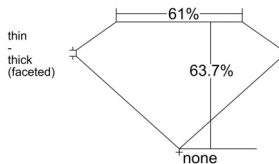

GIA®

FACSIMILE

GIA REPORT

7558314842

Verify this report at GIA.edu

GIA NATURAL DIAMOND DOSSIER®

May 21, 2026
GIA Report Number 7558314842
Shape and Cutting Style ..... Pear Brilliant
Measurements ..... 7.23 x 4.38 x 2.79 mm

GRADING RESULTS

Carat Weight ..... 0.51 carat
Color Grade ..... D
Clarity Grade ..... Internally Flawless

ADDITIONAL GRADING INFORMATION

Polish ..... Excellent
Symmetry ..... Excellent
Fluorescence ..... None
Clarity Characteristics ..... Minor Details of Polish
Inscription(s): GIA 7558314842

PROPORTIONS

Profile not to actual proportions

GRADING SCALES

GIA COLOR SCALE		GIA CLARITY SCALE			
COLORLESS	D	VERY VERY SLIGHTLY INCLUDED	FLAWLESS		
	E		INTERNALLY FLAWLESS		
	F	VERY SLIGHTLY INCLUDED	VVS₁		
	G		VVS₂		
	H		VS₁		
	NEAR COLORLESS	I	SLIGHTLY INCLUDED	VS₂	
		J		SI₁	
		FAINT	K	INCLUDED	SI₂
			L		I₁
			M		I₂
VERT LIGHT	N	INCLUDED	I₃		
	O				
	P				
	Q				
	R				
LIGHT	S				
	T				
	U				
	V				
	W				
	X				
	Y				
	Z