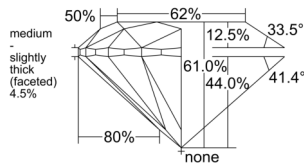

GIA®

FACSIMILE

GIA REPORT

7558313546

Verify this report at GIA.edu

GIA NATURAL DIAMOND DOSSIER®

May 21, 2026
GIA Report Number 7558313546
Shape and Cutting Style ..... Round Brilliant
Measurements ..... 5.06 - 5.11 x 3.10 mm

GRADING RESULTS

Carat Weight ..... 0.50 carat
Color Grade ..... G
Clarity Grade VS2
Cut Grade ..... Excellent

ADDITIONAL GRADING INFORMATION

Polish ..... Very Good
Symmetry ..... Very Good
Fluorescence ..... None
Clarity Characteristics ..... Feather, Cloud
Inscription(s): GIA 7558313546

PROPORTIONS

Profile to actual proportions