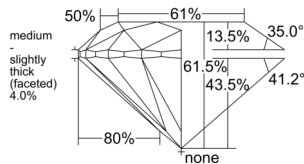

GIA®

FACSIMILE

GIA REPORT

7558312181

Verify this report at GIA.edu

GIA NATURAL DIAMOND DOSSIER®

May 22, 2026
GIA Report Number 7558312181
Shape and Cutting Style ..... Round Brilliant
Measurements ..... 5.05 - 5.09 x 3.12 mm

GRADING RESULTS

Carat Weight ..... 0.50 carat
Color Grade ..... J
Clarity Grade VS1
Cut Grade ..... Excellent

ADDITIONAL GRADING INFORMATION

Polish ..... Excellent
Symmetry ..... Excellent
Fluorescence ..... None
Clarity Characteristics ..... Feather, Pinpoint
Inscription(s): GIA 7558312181

PROPORTIONS

Profile to actual proportions