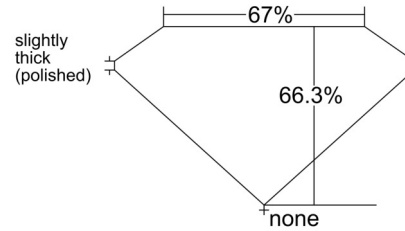

GIA NATURAL DIAMOND GRADING REPORT

May 22, 2026
 GIA Report Number 7558309999
 Shape and Cutting Style Emerald Cut
 Measurements 8.09 x 5.76 x 3.82 mm

GRADING RESULTS

Carat Weight 1.70 carat
 Color Grade E
 Clarity Grade VS1

Profile not to actual proportions

CLARITY CHARACTERISTICS

KEY TO SYMBOLS*

- Cloud
- Feather
- Pinpoint

* Red symbols denote internal characteristics (inclusions). Green or black symbols denote external characteristics (blemishes). Diagram is an approximate representation of the diamond, and symbols shown indicate type, position, and approximate size of clarity characteristics. All clarity characteristics may not be shown. Details of finish are not shown.