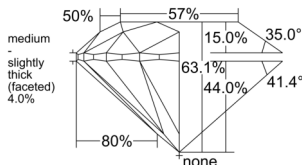

GIA®

FACSIMILE

GIA REPORT 7558305379

Verify this report at GIA.edu

GIA NATURAL DIAMOND DOSSIER®

May 21, 2026
GIA Report Number 7558305379
Shape and Cutting Style ..... Round Brilliant
Measurements ..... 5.37 - 5.41 x 3.40 mm

GRADING RESULTS

Carat Weight ..... 0.61 carat
Color Grade ..... E
Clarity Grade VVS1
Cut Grade ..... Excellent

ADDITIONAL GRADING INFORMATION

Polish ..... Excellent
Symmetry ..... Excellent
Fluorescence ..... Strong Blue
Clarity Characteristics ..... Pinpoint, Feather
Inscription(s): GIA 7558305379

PROPORTIONS

GRADING SCALES

GIA COLOR SCALE

COLORESS	D
	E
	F
	G
	H
	I
	J
NEAR COLORESS	K
	L
FANIT	M
	N
	O
	P
VERY LIGHT	Q
	R
	S
	T
	U
	V
	W
	X
	Y
LIGHT	Z

GIA CLARITY SCALE

FLAWLESS	VERY VERY SLIGHTLY INCLUDED	VVS₁	
			VVS₂
INTERNALLY FLAWLESS	VERY SLIGHTLY INCLUDED	VS₁	
		VS₂	
SLIGHTLY INCLUDED	INCLUDED	SI₁	
		SI₂	
I₁	I₂	I₃	

GIA CUT SCALE

EXCELLENT
VERY GOOD
GOOD
FAIR
POOR