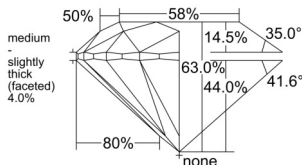

GIA®

FACSIMILE

GIA REPORT 7558297936

Verify this report at GIA.edu

GIA NATURAL DIAMOND DOSSIER®

May 20, 2026
GIA Report Number 7558297936
Shape and Cutting Style ..... Round Brilliant
Measurements ..... 5.03 - 5.05 x 3.18 mm

GRADING RESULTS

Carat Weight ..... 0.50 carat
Color Grade ..... J
Clarity Grade VVS2
Cut Grade ..... Excellent

ADDITIONAL GRADING INFORMATION

Polish ..... Excellent
Symmetry ..... Excellent
Fluorescence ..... None
Clarity Characteristics ..... Cloud, Pinpoint
Inscription(s): GIA 7558297936

PROPORTIONS

GRADING SCALES

GIA COLOR SCALE

COLORLESS	D
	E
	F
	G
	H
	I
	J
NEAR COLORLESS	K
	L
FAIN	M
	N
	O
	P
VERY LIGHT	Q
	R
	S
	T
	U
	V
	W
	X
	Y
LIGHT	Z

GIA CLARITY SCALE

FLAWLESS	INTERNAL FLAWLESS	
		FLAWLESS
VERY VERY SLIGHTLY INCLUDED	VVS₁	
	VVS₂	
VERY SLIGHTLY INCLUDED	VS₁	
	VS₂	
SLIGHTLY INCLUDED	SI₁	
	SI₂	
INCLUDED	I₁	
	I₂	
	I₃	

GIA CUT SCALE

EXCELLENT
VERY GOOD
GOOD
FAIR
POOR