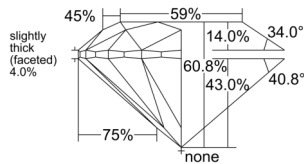

GIA®

FACSIMILE

GIA REPORT 7558290907

Verify this report at GIA.edu

GIA NATURAL DIAMOND DOSSIER®

May 20, 2026
GIA Report Number 7558290907
Shape and Cutting Style ..... Round Brilliant
Measurements ..... 5.13 - 5.17 x 3.13 mm

GRADING RESULTS

Carat Weight ..... 0.51 carat
Color Grade ..... N
Clarity Grade VS1
Cut Grade ..... Excellent

ADDITIONAL GRADING INFORMATION

Polish ..... Excellent
Symmetry ..... Excellent
Fluorescence ..... None
Clarity Characteristics ..... Cloud, Pinpoint
Inscription(s): GIA 7558290907

PROPORTIONS

Profile to actual proportions