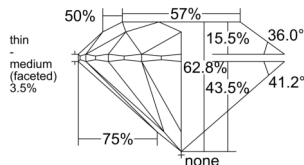

GIA®

FACSIMILE

GIA REPORT 7558289761

Verify this report at GIA.edu

GIA NATURAL DIAMOND DOSSIER®

May 19, 2026
GIA Report Number 7558289761
Shape and Cutting Style ..... Round Brilliant
Measurements ..... 5.70 - 5.73 x 3.59 mm

GRADING RESULTS

Carat Weight ..... 0.72 carat
Color Grade I
Clarity Grade S11
Cut Grade ..... Excellent

ADDITIONAL GRADING INFORMATION

Polish ..... Excellent
Symmetry ..... Excellent
Fluorescence ..... Medium Blue
Clarity Characteristics ..... Twinning Wisp
Inscription(s): GIA 7558289761

PROPORTIONS

GRADING SCALES

GIA COLOR SCALE

COLOURLESS	D
	E
	F
	G
	H
	I
	J
NEAR COLOURLESS	K
	L
FAIN	M
	N
	O
	P
VERY LIGHT	Q
	R
	S
	T
	U
	V
	W
	X
	Y
LIGHT	Z

GIA CLARITY SCALE

VERY VERY SLIGHTLY INCLUDED	FLAWLESS
	INTERNALLY FLAWLESS
VERY SLIGHTLY INCLUDED	VVS₁
	VVS₂
SLIGHTLY INCLUDED	VS₁
	VS₂
INCLUDED	S1₁
	S1₂
	I₁
	I₂
	I₃

GIA CUT SCALE

EXCELLENT
VERY GOOD
GOOD
FAIR
POOR