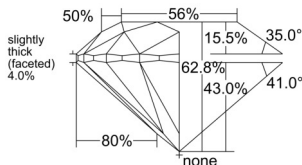

GIA®

FACSIMILE

GIA REPORT 7558289708

Verify this report at GIA.edu

GIA NATURAL DIAMOND DOSSIER®

May 19, 2026
GIA Report Number 7558289708
Shape and Cutting Style ..... Round Brilliant
Measurements ..... 5.62 - 5.66 x 3.54 mm

GRADING RESULTS

Carat Weight ..... 0.70 carat
Color Grade ..... F
Clarity Grade S11
Cut Grade ..... Excellent

ADDITIONAL GRADING INFORMATION

Polish ..... Excellent
Symmetry ..... Very Good
Fluorescence ..... Faint
Clarity Characteristics..... Crystal, Feather, Cloud
Inscription(s): GIA 7558289708

PROPORTIONS

Profile to actual proportions

GRADING SCALES

GIA COLOR SCALE	GIA CLARITY SCALE	GIA CUT SCALE	
D	FLAWLESS	EXCELLENT	
E	INTERNALLY FLAWLESS		
F		VVS₁	VERY GOOD
G	VVS₂		
H	VS₁	GOOD	
I	VS₂		
J	S1₁	FAIR	
K	S1₂		
L	I₁	POOR	
M	I₂		
N	I₃		
O			
P			
Q			
R			
S			
T			
U			
V			
W			
X			
Y			
Z