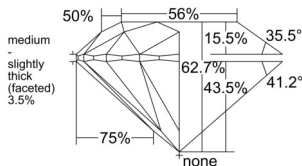

GIA®

FACSIMILE

GIA REPORT 7558289342

Verify this report at GIA.edu

GIA NATURAL DIAMOND DOSSIER®

May 19, 2026
GIA Report Number 7558289342
Shape and Cutting Style ..... Round Brilliant
Measurements ..... 5.70 - 5.73 x 3.58 mm

GRADING RESULTS

Carat Weight ..... 0.71 carat
Color Grade ..... K
Clarity Grade S11
Cut Grade ..... Excellent

ADDITIONAL GRADING INFORMATION

Polish ..... Excellent
Symmetry ..... Excellent
Fluorescence ..... Faint
Clarity Characteristics..... Crystal, Feather
Inscription(s): GIA 7558289342

PROPORTIONS

Profile to actual proportions