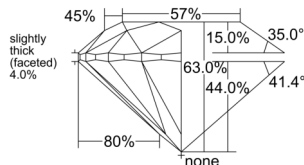

GIA®

FACSIMILE

GIA REPORT 7558287657

Verify this report at GIA.edu

GIA NATURAL DIAMOND DOSSIER®

May 19, 2026
GIA Report Number 7558287657
Shape and Cutting Style ..... Round Brilliant
Measurements ..... 4.75 - 4.78 x 3.00 mm

GRADING RESULTS

Carat Weight ..... 0.42 carat
Color Grade ..... D
Clarity Grade VVS1
Cut Grade ..... Excellent

ADDITIONAL GRADING INFORMATION

Polish ..... Excellent
Symmetry ..... Excellent
Fluorescence ..... Strong Blue
Clarity Characteristics..... Pinpoint, Feather, Surface Graining
Inscription(s): GIA 7558287657

PROPORTIONS

Profile to actual proportions

GRADING SCALES

GIA COLOR SCALE

COLORED	D
	E
	F
	G
	H
	I
	J
NEAR COLORLESS	K
	L
FAIN	M
	N
	O
	P
	Q
	R
	S
	T
	U
	V
	W
	X
	Y
LIGHT	Z

GIA CLARITY SCALE

FLAWLESS	INTERNAL FLAWLESS	
		FLAWLESS
VERY VERY SLIGHTLY INCLUDED	VVS₁	
	VVS₂	
VERY SLIGHTLY INCLUDED	VS₁	
	VS₂	
SLIGHTLY INCLUDED	SI₁	
	SI₂	
INCLUDED	I₁	
	I₂	
	I₃	

GIA CUT SCALE

EXCELLENT
VERY GOOD
GOOD
FAIR
POOR