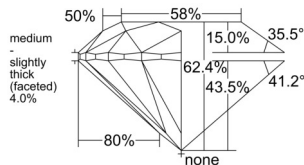

GIA®

FACSIMILE

GIA REPORT

7558268543

Verify this report at gia.edu

GIA NATURAL DIAMOND DOSSIER®

May 16, 2026
GIA Report Number 7558268543
Shape and Cutting Style ..... Round Brilliant
Measurements ..... 5.05 - 5.08 x 3.16 mm

GRADING RESULTS

Carat Weight ..... 0.50 carat
Color Grade ..... G
Clarity Grade VVS1
Cut Grade ..... Excellent

ADDITIONAL GRADING INFORMATION

Polish ..... Excellent
Symmetry ..... Excellent
Fluorescence ..... None
Clarity Characteristics ..... Feather
Inscription(s): GIA 7558268543

PROPORTIONS

Profile to actual proportions

GRADING SCALES

GIA COLOR SCALE

COLORED	D
	E
	F
	G
	H
	I
	J
NEAR COLORLESS	K
	L
	M
	N
	O
	P
	Q
	R
	S
	T
	U
	V
	W
	X
	Y
LIGHT	Z

GIA CLARITY SCALE

FLAWLESS	INTERNAL FLAWLESS	
		FLAWLESS
VERY VERY SLIGHTLY INCLUDED	VVS₁	
	VVS₂	
VERY SLIGHTLY INCLUDED	VS₁	
	VS₂	
SLIGHTLY INCLUDED	SI₁	
	SI₂	
INCLUDED	I₁	
	I₂	
	I₃	

GIA CUT SCALE

EXCELLENT
VERY GOOD
GOOD
FAIR
POOR