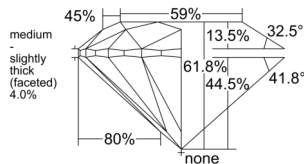

GIA®

FACSIMILE

GIA REPORT

7558264001

Verify this report at GIA.edu

GIA NATURAL DIAMOND DOSSIER®

May 18, 2026
GIA Report Number 7558264001
Shape and Cutting Style ..... Round Brilliant
Measurements ..... 5.10 - 5.12 x 3.16 mm

GRADING RESULTS

Carat Weight ..... 0.50 carat
Color Grade I
Clarity Grade S11
Cut Grade ..... Excellent

ADDITIONAL GRADING INFORMATION

Polish ..... Excellent
Symmetry ..... Excellent
Fluorescence ..... None
Clarity Characteristics..... Crystal, Cloud, Feather
Inscription(s): GIA 7558264001

PROPORTIONS

Profile to actual proportions

GRADING SCALES

GIA COLOR SCALE

COLORESS	D
	E
	F
	G
	H
	I
	J
NEAR COLORESS	K
	L
FANIT	M
	N
	O
	P
	Q
VERY LIGHT	R
	S
	T
	U
	V
	W
	X
	Y
LIGHT	Z

GIA CLARITY SCALE

FLAWLESS	VERY VERY SLIGHTLY INCLUDED	VS₁	VS₂	SI₁	SI₂	I₁	I₂	I₃			
									VERY SLIGHTLY INCLUDED	SLIGHTLY INCLUDED	INCLUDED

GIA CUT SCALE

EXCELLENT
VERY GOOD
GOOD
FAIR
POOR