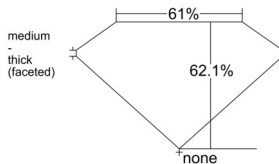

GIA®

FACSIMILE

GIA REPORT

7558263021

Verify this report at GIA.edu

GIA NATURAL DIAMOND DOSSIER®

May 16, 2026
GIA Report Number 7558263021
Shape and Cutting Style ..... Oval Brilliant
Measurements ..... 6.91 x 4.67 x 2.90 mm

GRADING RESULTS

Carat Weight ..... 0.60 carat
Color Grade ..... G
Clarity Grade VVS2

ADDITIONAL GRADING INFORMATION

Polish ..... Excellent
Symmetry ..... Excellent
Fluorescence ..... Faint
Clarity Characteristics..... Cloud, Pinpoint, Feather
Inscription(s): GIA 7558263021

PROPORTIONS

Profile not to actual proportions

GRADING SCALES

GIA COLOR SCALE		GIA CLARITY SCALE			
COLORLESS	D	VERY VERY SLIGHTLY INCLUDED	FLAWLESS		
	E		INTERNALLY FLAWLESS		
	F	VERY SLIGHTLY INCLUDED	VVS₁		
	G		VVS₂		
	H		VS₁		
	NEAR COLORLESS	I	SLIGHTLY INCLUDED	VS₂	
		J		SI₁	
		FAINT	K	INCLUDED	SI₂
			L		I₁
			M		I₂
VERT LIGHT	N	LIGHT	I₃		
	O				
	P				
	Q				
	R