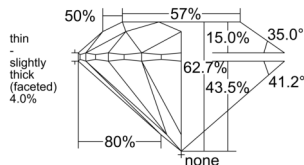

GIA®

FACSIMILE

GIA REPORT

7558261495

Verify this report at GIA.edu

GIA NATURAL DIAMOND DOSSIER®

May 19, 2026
GIA Report Number 7558261495
Shape and Cutting Style ..... Round Brilliant
Measurements ..... 5.04 - 5.08 x 3.18 mm

GRADING RESULTS

Carat Weight ..... 0.50 carat
Color Grade ..... F
Clarity Grade VVS2
Cut Grade ..... Excellent

ADDITIONAL GRADING INFORMATION

Polish ..... Excellent
Symmetry ..... Excellent
Fluorescence ..... Medium Blue
Clarity Characteristics ..... Indented Natural
Inscription(s): GIA 7558261495

PROPORTIONS

GRADING SCALES

GIA COLOR SCALE

COLORED	D
	E
	F
	G
	H
	I
	J
NEAR COLORLESS	K
	L
FAIN	M
	N
	O
	P
VERY LIGHT	Q
	R
	S
	T
	U
	V
	W
	X
	Y
LIGHT	Z

GIA CLARITY SCALE

FLAWLESS	INTERNAL FLAWLESS	
		FLAWLESS
VERY VERY SLIGHTLY INCLUDED	VVS₁	
	VVS₂	
VERY SLIGHTLY INCLUDED	VS₁	
	VS₂	
SLIGHTLY INCLUDED	SI₁	
	SI₂	
INCLUDED	I₁	
	I₂	
	I₃	

GIA CUT SCALE

EXCELLENT
VERY GOOD
GOOD
FAIR
POOR