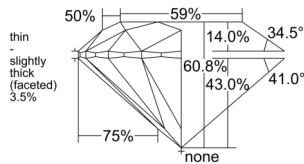

GIA®

FACSIMILE

GIA REPORT

7558256874

Verify this report at GIA.edu

GIA NATURAL DIAMOND DOSSIER®

May 16, 2026
GIA Report Number 7558256874
Shape and Cutting Style ..... Round Brilliant
Measurements ..... 5.43 - 5.46 x 3.31 mm

GRADING RESULTS

Carat Weight ..... 0.60 carat
Color Grade ..... K
Clarity Grade S11
Cut Grade ..... Excellent

ADDITIONAL GRADING INFORMATION

Polish ..... Excellent
Symmetry ..... Excellent
Fluorescence ..... Faint
Clarity Characteristics..... Feather, Crystal, Indented Natural
Inscription(s): GIA 7558256874

PROPORTIONS

Profile to actual proportions

GRADING SCALES

GIA COLOR SCALE

COLORLESS	D
	E
	F
	G
	H
	I
	J
NEAR COLORLESS	K
	L
FAIN	M
	N
	O
	P
	Q
VERY LIGHT	R
	S
	T
	U
	V
	W
	X
	Y
LIGHT	Z

GIA CLARITY SCALE

FLAWLESS	VERY VERY SLIGHTLY INCLUDED	I₁	
			I₂
INTERNALLY FLAWLESS	VERY SLIGHTLY INCLUDED	S1₁	
		S1₂	
VVS₁	VERY SLIGHTLY INCLUDED	VS₁	
			VS₂
VVS₂	VERY SLIGHTLY INCLUDED	SI₁	
			SI₂
VVS₁	VERY SLIGHTLY INCLUDED	I₁	
			I₂
			I₃

GIA CUT SCALE

EXCELLENT	VERY GOOD	GOOD	FAIR	POOR