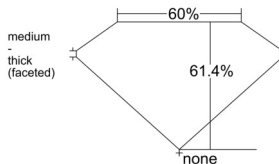

GIA®

FACSIMILE

GIA REPORT 7558256448

Verify this report at GIA.edu

GIA NATURAL DIAMOND DOSSIER®

May 16, 2026
GIA Report Number 7558256448
Shape and Cutting Style ..... Pear Brilliant
Measurements ..... 7.98 x 5.08 x 3.12 mm

GRADING RESULTS

Carat Weight ..... 0.75 carat
Color Grade ..... H
Clarity Grade VS2

ADDITIONAL GRADING INFORMATION

Polish ..... Excellent
Symmetry ..... Excellent
Fluorescence ..... None
Clarity Characteristics ..... Crystal
Inscription(s): GIA 7558256448

PROPORTIONS

Profile not to actual proportions

GRADING SCALES

GIA COLOR SCALE		GIA CLARITY SCALE			
COLORLESS	D	VERY VERY SLIGHTLY INCLUDED	FLAWLESS		
	E		INTERNALLY FLAWLESS		
	F	VERY SLIGHTLY INCLUDED	VVS₁		
	G		VVS₂		
	H		VS₁		
	NEAR COLORLESS	I	SLIGHTLY INCLUDED	VS₂	
		J		SI₁	
		FAINT	K	INCLUDED	SI₂
			L		I₁
			M		I₂
VERT LIGHT	N	LIGHT	I₃		
	O				
	P				
	Q				
	R				
	S				
	T