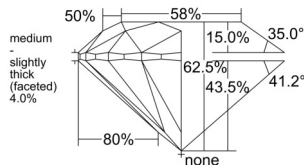

GIA®

FACSIMILE

GIA REPORT

7558245144

Verify this report at GIA.edu

GIA NATURAL DIAMOND DOSSIER®

May 15, 2026
GIA Report Number 7558245144
Shape and Cutting Style ..... Round Brilliant
Measurements ..... 5.05 - 5.07 x 3.16 mm

GRADING RESULTS

Carat Weight ..... 0.50 carat
Color Grade L
Clarity Grade VVS1
Cut Grade ..... Excellent

ADDITIONAL GRADING INFORMATION

Polish ..... Excellent
Symmetry ..... Excellent
Fluorescence ..... Medium Blue
Clarity Characteristics.. Cloud, Feather, Manufacturing Remnant,
Indented Natural

Inscription(s): GIA 7558245144

PROPORTIONS

Profile to actual proportions

GRADING SCALES

GIA COLOR SCALE

COLORESS	D
	E
	F
	G
	H
	I
	J
NEAR COLORESS	K
	L
FANIT	M
	N
	O
	P
VERY LIGHT	Q
	R
	S
	T
	U
	V
	W
	X
	Y
LIGHT	Z

GIA CLARITY SCALE

VERY VERY SLIGHTLY INCLUDED	FLAWLESS
	INTERNALLY FLAWLESS
VERY SLIGHTLY INCLUDED	VVS₁
	VVS₂
SLIGHTLY INCLUDED	VS₁
	VS₂
INCLUDED	SI₁
	SI₂
	I₁
	I₂
	I₃

GIA CUT SCALE

EXCELLENT
VERY GOOD
GOOD
FAIR
POOR