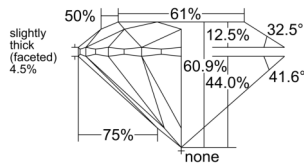

GIA®

FACSIMILE

GIA REPORT

7558244678

Verify this report at GIA.edu

GIA NATURAL DIAMOND DOSSIER®

May 15, 2026
GIA Report Number 7558244678
Shape and Cutting Style ..... Round Brilliant
Measurements ..... 5.09 - 5.11 x 3.11 mm

GRADING RESULTS

Carat Weight ..... 0.50 carat
Color Grade ..... K
Clarity Grade VS1
Cut Grade ..... Excellent

ADDITIONAL GRADING INFORMATION

Polish ..... Excellent
Symmetry ..... Excellent
Fluorescence ..... None
Clarity Characteristics ..... Feather, Pinpoint
Inscription(s): GIA 7558244678

PROPORTIONS

Profile to actual proportions