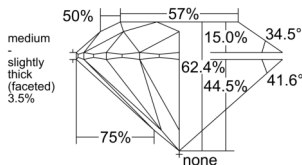

GIA®

FACSIMILE

GIA REPORT 7558241730

Verify this report at GIA.edu

GIA NATURAL DIAMOND DOSSIER®

May 13, 2026
GIA Report Number 7558241730
Shape and Cutting Style ..... Round Brilliant
Measurements ..... 5.39 - 5.43 x 3.38 mm

GRADING RESULTS

Carat Weight ..... 0.60 carat
Color Grade ..... D
Clarity Grade VS1
Cut Grade ..... Excellent

ADDITIONAL GRADING INFORMATION

Polish ..... Excellent
Symmetry ..... Excellent
Fluorescence ..... Medium Blue
Clarity Characteristics..... Crystal, Pinpoint, Indented Natural
Inscription(s): GIA 7558241730

PROPORTIONS

GRADING SCALES

GIA COLOR SCALE

COLORESS	D
	E
	F
	G
	H
	I
	J
NEAR COLORESS	K
	L
Faint	M
	N
	O
	P
	R
	S
	T
	U
	V
	W
	X
	Y
Light	Z

GIA CLARITY SCALE

FLAWLESS	VERY VERY SLIGHTLY INCLUDED	VS₁	VS₂	VS₁	VS₂	SL₁	SL₂	I₁	I₂	I₃	
											FLAWLESS
INTERNALLY FLAWLESS	VERY SLIGHTLY INCLUDED										

GIA CUT SCALE

EXCELLENT
VERY GOOD
GOOD
FAIR
POOR