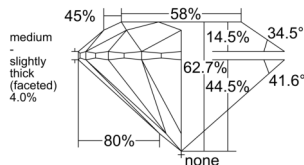

GIA®

FACSIMILE

GIA REPORT 7558236925

Verify this report at GIA.edu

GIA NATURAL DIAMOND DOSSIER®

May 12, 2026
GIA Report Number 7558236925
Shape and Cutting Style ..... Round Brilliant
Measurements ..... 5.12 - 5.15 x 3.22 mm

GRADING RESULTS

Carat Weight ..... 0.52 carat
Color Grade ..... E
Clarity Grade VS1
Cut Grade ..... Excellent

ADDITIONAL GRADING INFORMATION

Polish ..... Excellent
Symmetry ..... Excellent
Fluorescence ..... None
Clarity Characteristics ..... Cloud, Feather, Pinpoint
Inspection(s): GIA 7558236925

PROPORTIONS

Profile to actual proportions