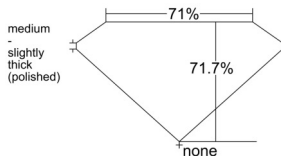

GIA®

FACSIMILE

GIA REPORT 7558234555

Verify this report at gia.edu

GIA NATURAL DIAMOND DOSSIER®

May 12, 2026
GIA Report Number 7558234555
Shape and Cutting Style ..... Square Modified Brilliant
Measurements ..... 4.43 x 4.38 x 3.14 mm

GRADING RESULTS

Carat Weight ..... 0.50 carat
Color Grade ..... E
Clarity Grade VS1

ADDITIONAL GRADING INFORMATION

Polish ..... Excellent
Symmetry ..... Very Good
Fluorescence ..... None
Clarity Characteristics..... Crystal, Cloud, Feather, Pinpoint
Inscription(s): GIA 7558234555

PROPORTIONS

Profile not to actual proportions

GRADING SCALES

GIA COLOR SCALE		GIA CLARITY SCALE			
COLORLESS	D	VERY VERY SLIGHTLY INCLUDED	FLAWLESS		
	E		INTERNALLY FLAWLESS		
	F	VERY SLIGHTLY INCLUDED	VS₁		
	G		VS₂		
	H		VS₁		
	NEAR COLORLESS	I	SLIGHTLY INCLUDED	SI₁	
		J		SI₂	
		FAINT	K	INCLUDED	I₁
			L		I₂
			M		I₃
VERT LIGHT	N				
	O				
	P				
	Q				
	R				
	S				
	T				
LIGHT	U				
	V				
	W				
	X				
Y					
Z