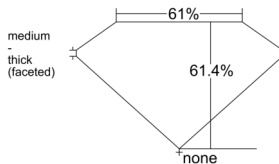

GIA®

FACSIMILE

GIA REPORT

7558234456

Verify this report at GIA.edu

GIA NATURAL DIAMOND DOSSIER®

May 11, 2026
GIA Report Number 7558234456
Shape and Cutting Style ..... Oval Brilliant
Measurements ..... 6.00 x 4.23 x 2.59 mm

GRADING RESULTS

Carat Weight ..... 0.42 carat
Color Grade ..... E
Clarity Grade VVS1

ADDITIONAL GRADING INFORMATION

Polish ..... Excellent
Symmetry ..... Excellent
Fluorescence ..... None
Clarity Characteristics ..... Pinpoint, Feather
Inscription(s): GIA 7558234456

PROPORTIONS

Profile not to actual proportions

GRADING SCALES

GIA COLOR SCALE		GIA CLARITY SCALE			
COLORLESS	D	VERY VERY SLIGHTLY INCLUDED	FLAWLESS		
	E		INTERNALLY FLAWLESS		
	F	VERY SLIGHTLY INCLUDED	VVS₁		
	G		VVS₂		
	H		VS₁		
	NEAR COLORLESS	I	SLIGHTLY INCLUDED	VS₂	
		J		SI₁	
		FAINT	K	INCLUDED	SI₂
			L		I₁
			M		I₂
VERT LIGHT	N	LIGHT	I₃		
	O				
	P				
	Q				
	R				
	S				
	T