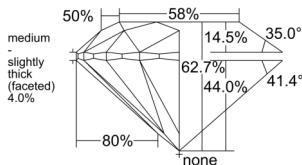

GIA®

FACSIMILE

GIA REPORT 7558233935

Verify this report at GIA.edu

GIA NATURAL DIAMOND DOSSIER®

May 12, 2026
GIA Report Number 7558233935
Shape and Cutting Style ..... Round Brilliant
Measurements ..... 4.26 - 4.28 x 2.68 mm

GRADING RESULTS

Carat Weight ..... 0.30 carat
Color Grade ..... D
Clarity Grade VS1
Cut Grade ..... Excellent

ADDITIONAL GRADING INFORMATION

Polish ..... Excellent
Symmetry ..... Excellent
Fluorescence ..... Very Strong Blue
Clarity Characteristics ..... Crystal, Pinpoint
Inscription(s): GIA 7558233935

PROPORTIONS

Profile to actual proportions