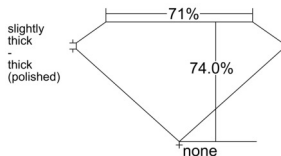

GIA®

FACSIMILE

GIA REPORT 7558233884

Verify this report at GIA.edu

GIA NATURAL DIAMOND DOSSIER®

May 12, 2026
GIA Report Number 7558233884
Shape and Cutting Style ..... Square Modified Brilliant
Measurements ..... 4.39 x 4.32 x 3.20 mm

GRADING RESULTS

Carat Weight ..... 0.51 carat
Color Grade ..... E
Clarity Grade VVS2

ADDITIONAL GRADING INFORMATION

Polish ..... Excellent
Symmetry ..... Excellent
Fluorescence ..... None
Clarity Characteristics ..... Cloud, Pinpoint
Inscription(s): GIA 7558233884

PROPORTIONS

Profile not to actual proportions

GRADING SCALES

GIA COLOR SCALE		GIA CLARITY SCALE	
COLORLESS	D	VERY VERY SLIGHTLY INCLUDED	FLAWLESS
	E		INTERNALLY FLAWLESS
	F		VVS₁
	G		VVS₂
	H		VS₁
	I		VS₂
	J		SI₁
	K		SI₂
	L		I₁
	M		I₂
NEAR COLORLESS	N	SLIGHTLY INCLUDED	I₃
	O		
	P		
	Q		
FAINT	R		
	S		
	T		
	U		
VERT LIGHT	V		
	W		
	X		
	Y		
LIGHT	Z