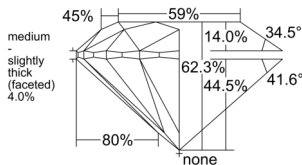

GIA®

FACSIMILE

GIA REPORT 7558233843

Verify this report at GIA.edu

GIA NATURAL DIAMOND DOSSIER®

May 12, 2026
GIA Report Number 7558233843
Shape and Cutting Style ..... Round Brilliant
Measurements ..... 5.24 - 5.28 x 3.28 mm

GRADING RESULTS

Carat Weight ..... 0.56 carat
Color Grade ..... E
Clarity Grade VS1
Cut Grade ..... Excellent

ADDITIONAL GRADING INFORMATION

Polish ..... Excellent
Symmetry ..... Excellent
Fluorescence ..... Medium Blue
Clarity Characteristics ..... Cloud, Needle
Inscription(s): GIA 7558233843

PROPORTIONS

Profile to actual proportions