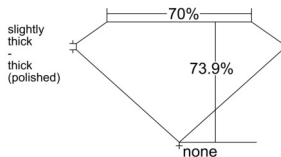

GIA®

FACSIMILE

GIA REPORT 7558225835

Verify this report at GIA.edu

GIA NATURAL DIAMOND DOSSIER®

May 11, 2026
GIA Report Number 7558225835
Shape and Cutting Style ..... **Square Modified Brilliant**
Measurements ..... 3.96 x 3.95 x 2.92 mm

GRADING RESULTS

Carat Weight ..... 0.37 carat
Color Grade ..... E
Clarity Grade VVS1

ADDITIONAL GRADING INFORMATION

Polish ..... Excellent
Symmetry ..... Excellent
Fluorescence ..... None
Clarity Characteristics ..... Pinpoint, Feather
Inscription(s): GIA 7558225835

PROPORTIONS

Profile not to actual proportions

GRADING SCALES

GIA COLOR SCALE		GIA CLARITY SCALE			
COLORLESS	D	VERY VERY SLIGHTLY INCLUDED	FLAWLESS		
	E		INTERNALLY FLAWLESS		
	F		VVS₁		
	NEAR COLORLESS	G	VERY SLIGHTLY INCLUDED	VVS₂	
		H		VS₁	
		FAINT	I	SLIGHTLY INCLUDED	VS₂
			J		SI₁
			K		SI₂
	LIGHT	L	INCLUDED	I₁	
		M		I₂	
N		I₃			
O					
P					
Q					
R					
S					
T					
U					
V					
W					
X					
Y					
Z