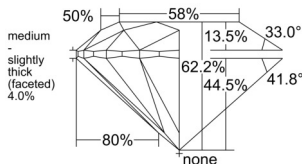

GIA®

FACSIMILE

GIA REPORT 7558225643

Verify this report at GIA.edu

GIA NATURAL DIAMOND DOSSIER®

May 11, 2026
GIA Report Number 7558225643
Shape and Cutting Style ..... Round Brilliant
Measurements ..... 5.06 - 5.10 x 3.16 mm

GRADING RESULTS

Carat Weight ..... 0.50 carat
Color Grade ..... F
Clarity Grade VVS1
Cut Grade ..... Excellent

ADDITIONAL GRADING INFORMATION

Polish ..... Excellent
Symmetry ..... Excellent
Fluorescence ..... None
Clarity Characteristics ..... Pinpoint, Feather
Inscription(s): GIA 7558225643

PROPORTIONS

Profile to actual proportions

GRADING SCALES

GIA COLOR SCALE

COLORESS	D
	E
	F
	G
	H
	I
	J
NEAR COLORESS	K
	L
FANIT	M
	N
	O
	P
VERY LIGHT	Q
	R
	S
	T
	U
	V
	W
	X
	Y
LIGHT	Z

GIA CLARITY SCALE

FLAWLESS	VERY VERY SLIGHTLY INCLUDED	VS₁	VS₂	VS₁	VS₂	SI₁	SI₂	I₁	I₂	I₃											
											FLAWLESS	INTERNALLY FLAWLESS	VVS₁	VVS₂	VS₁	VS₂	SI₁	SI₂	I₁	I₂	I₃

GIA CUT SCALE

EXCELLENT
VERY GOOD
GOOD
FAIR
POOR