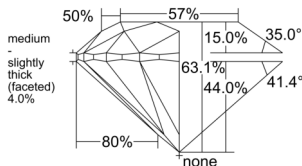

GIA®

FACSIMILE

GIA REPORT 7558220812

Verify this report at GIA.edu

GIA NATURAL DIAMOND DOSSIER®

May 11, 2026
GIA Report Number 7558220812
Shape and Cutting Style ..... Round Brilliant
Measurements ..... 5.04 - 5.07 x 3.19 mm

GRADING RESULTS

Carat Weight ..... 0.50 carat
Color Grade ..... J
Clarity Grade VS1
Cut Grade ..... Excellent

ADDITIONAL GRADING INFORMATION

Polish ..... Excellent
Symmetry ..... Excellent
Fluorescence ..... None
Clarity Characteristics ..... Feather, Cloud, Pinpoint
Inscription(s): GIA 7558220812

PROPORTIONS

Profile to actual proportions