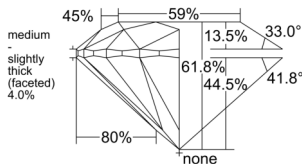

GIA®

FACSIMILE

GIA REPORT 7558220737

Verify this report at GIA.edu

GIA NATURAL DIAMOND DOSSIER®

May 11, 2026
GIA Report Number 7558220737
Shape and Cutting Style ..... Round Brilliant
Measurements ..... 5.07 - 5.11 x 3.15 mm

GRADING RESULTS

Carat Weight ..... 0.50 carat
Color Grade ..... K
Clarity Grade VS1
Cut Grade ..... Excellent

ADDITIONAL GRADING INFORMATION

Polish ..... Excellent
Symmetry ..... Excellent
Fluorescence ..... None
Clarity Characteristics..... Crystal, Feather, Pinpoint
Inscription(s): GIA 7558220737

PROPORTIONS

Profile to actual proportions