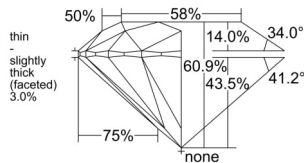

GIA®

FACSIMILE

GIA REPORT

7558216895

Verify this report at GIA.edu

GIA NATURAL DIAMOND DOSSIER®

May 09, 2026
GIA Report Number 7558216895
Shape and Cutting Style ..... Round Brilliant
Measurements ..... 5.24 - 5.25 x 3.20 mm

GRADING RESULTS

Carat Weight ..... 0.53 carat
Color Grade ..... F
Clarity Grade VS1
Cut Grade ..... Excellent

ADDITIONAL GRADING INFORMATION

Polish ..... Excellent
Symmetry ..... Excellent
Fluorescence ..... Medium Blue
Clarity Characteristics..... Crystal, Feather, Needle, Pinpoint
Inscription(s): GIA 7558216895

PROPORTIONS

Profile to actual proportions

GRADING SCALES

GIA COLOR SCALE

COLORLESS	D
	E
	F
	G
	H
	I
	J
NEAR COLORLESS	K
	L
FAIN	M
	N
	O
	P
	Q
VERY LIGHT	R
	S
	T
	U
	V
	W
	X
	Y
LIGHT	Z

GIA CLARITY SCALE

FLAWLESS	INTERNAL FLAWLESS	
		FLAWLESS
VERY VERY SLIGHTLY INCLUDED	VVS₁	
	VVS₂	
VERY SLIGHTLY INCLUDED	VS₁	
	VS₂	
SLIGHTLY INCLUDED	SI₁	
	SI₂	
INCLUDED	I₁	
	I₂	
	I₃	

GIA CUT SCALE

EXCELLENT
VERY GOOD
GOOD
FAIR
POOR