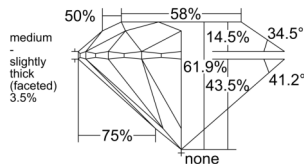

GIA®

FACSIMILE

GIA REPORT

7558214936

Verify this report at GIA.edu

GIA NATURAL DIAMOND DOSSIER®

May 09, 2026
GIA Report Number 7558214936
Shape and Cutting Style ..... Round Brilliant
Measurements ..... 4.36 - 4.38 x 2.70 mm

GRADING RESULTS

Carat Weight ..... 0.31 carat
Color Grade ..... D
Clarity Grade VVS1
Cut Grade ..... Excellent

ADDITIONAL GRADING INFORMATION

Polish ..... Excellent
Symmetry ..... Excellent
Fluorescence ..... None
Clarity Characteristics ..... Pinpoint, Feather
Inscription(s): GIA 7558214936

PROPORTIONS

Profile to actual proportions

GRADING SCALES

GIA COLOR SCALE	GIA CLARITY SCALE	GIA CUT SCALE	
D	FLAWLESS	EXCELLENT	
E	INTERNALLY FLAWLESS		
F		VVS₁	VERY GOOD
G	VVS₂		
H	VS₁	GOOD	
I	VS₂		
J	SI₁	FAIR	
K	SI₂		
L	I₁	POOR	
M	I₂		
N	I₃		
O			
P			
Q			
R			
S			
T			
U			
V			
W			
X			
Y			
Z