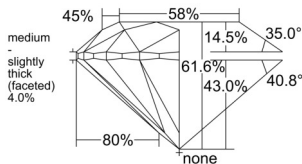

GIA®

FACSIMILE

GIA REPORT

7558209425

Verify this report at GIA.edu

GIA NATURAL DIAMOND DOSSIER®

May 09, 2026
GIA Report Number 7558209425
Shape and Cutting Style ..... Round Brilliant
Measurements ..... 5.34 - 5.37 x 3.30 mm

GRADING RESULTS

Carat Weight ..... 0.58 carat
Color Grade ..... G
Clarity Grade VVS1
Cut Grade ..... Excellent

ADDITIONAL GRADING INFORMATION

Polish ..... Excellent
Symmetry ..... Excellent
Fluorescence ..... Medium Blue
Clarity Characteristics ..... Cloud
Inscription(s): GIA 7558209425

PROPORTIONS

Profile to actual proportions

GRADING SCALES

GIA COLOR SCALE

COLORLESS	D
	E
	F
	G
	H
	I
	J
NEAR COLORLESS	K
	L
FAIN	M
	N
	O
	P
VERY LIGHT	Q
	R
	S
	T
	U
	V
	W
	X
	Y
LIGHT	Z

GIA CLARITY SCALE

FLAWLESS	INTERNAL FLAWLESS	
		FLAWLESS
VERY VERY SLIGHTLY INCLUDED	VVS₁	
	VVS₂	
VERY SLIGHTLY INCLUDED	VS₁	
	VS₂	
SLIGHTLY INCLUDED	SI₁	
	SI₂	
INCLUDED	I₁	
	I₂	
	I₃	

GIA CUT SCALE

EXCELLENT
VERY GOOD
GOOD
FAIR
POOR