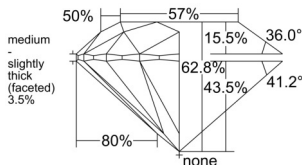

GIA®

FACSIMILE

GIA REPORT 7558206745

Verify this report at GIA.edu

GIA NATURAL DIAMOND DOSSIER®

May 09, 2026
GIA Report Number 7558206745
Shape and Cutting Style ..... Round Brilliant
Measurements ..... 5.67 - 5.69 x 3.57 mm

GRADING RESULTS

Carat Weight ..... 0.71 carat
Color Grade ..... M
Clarity Grade VVS1
Cut Grade ..... Excellent

ADDITIONAL GRADING INFORMATION

Polish ..... Excellent
Symmetry ..... Excellent
Fluorescence ..... None
Clarity Characteristics ..... Pinpoint, Feather
Inscription(s): GIA 7558206745

PROPORTIONS

GRADING SCALES

GIA COLOR SCALE	GIA CLARITY SCALE	GIA CUT SCALE	
D	FLAWLESS	EXCELLENT	
E	INTERNALLY FLAWLESS		
F		VVS₁	VERY GOOD
G	VVS₂		
H	VS₁	GOOD	
I	VS₂		
J	SI₁	FAIR	
K	SI₂		
L	I₁	POOR	
M	I₂		
N	I₃		
O			
P			
Q			
R			
S			
T			
U			
V			
W			
X			
Y			
Z