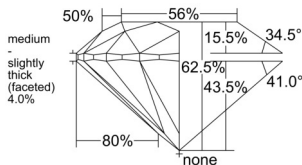

GIA®

FACSIMILE

GIA REPORT 7558204762

Verify this report at GIA.edu

GIA NATURAL DIAMOND DOSSIER®

May 09, 2026
GIA Report Number 7558204762
Shape and Cutting Style ..... Round Brilliant
Measurements ..... 5.67 - 5.70 x 3.55 mm

GRADING RESULTS

Carat Weight ..... 0.70 carat
Color Grade ..... G
Clarity Grade S11
Cut Grade ..... Excellent

ADDITIONAL GRADING INFORMATION

Polish ..... Excellent
Symmetry ..... Excellent
Fluorescence ..... Medium Blue
Clarity Characteristics ..... Crystal, Feather
Inscription(s): GIA 7558204762

PROPORTIONS

Profile to actual proportions