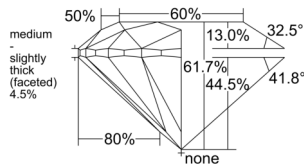

GIA®

FACSIMILE

GIA REPORT

7558197216

Verify this report at GIA.edu

GIA NATURAL DIAMOND DOSSIER®

May 09, 2026
GIA Report Number 7558197216
Shape and Cutting Style ..... Round Brilliant
Measurements ..... 5.12 - 5.16 x 3.17 mm

GRADING RESULTS

Carat Weight ..... 0.51 carat
Color Grade ..... F
Clarity Grade ..... Flawless
Cut Grade ..... Excellent

ADDITIONAL GRADING INFORMATION

Polish ..... Excellent
Symmetry ..... Excellent
Fluorescence ..... Faint
Clarity Characteristics ..... None
Inscription(s): GIA 7558197216

PROPORTIONS

Profile to actual proportions

GRADING SCALES

GIA COLOR SCALE	GIA CLARITY SCALE	GIA CUT SCALE
COLOURLESS	FLAWLESS	EXCELLENT
D	INTERNALLY FLAWLESS	
E	VVS₁	VERY GOOD
F		
G	VVS₂	
H	VS₁	GOOD
I		
J	VS₂	
K	SI₁	FAIR
L		
M	SI₂	
N	I₁	POOR
O		
P	I₂	
Q	I₃	
R		
S		
T		
U		
V		
W		
X		
Y		
Z