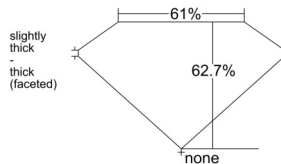

GIA®

FACSIMILE

GIA REPORT

7558196751

Verify this report at GIA.edu

GIA NATURAL DIAMOND DOSSIER®

May 09, 2026
GIA Report Number 7558196751
Shape and Cutting Style ..... Pear Brilliant
Measurements ..... 8.11 x 5.18 x 3.25 mm

GRADING RESULTS

Carat Weight ..... 0.81 carat
Color Grade ..... G
Clarity Grade VVS1

ADDITIONAL GRADING INFORMATION

Polish ..... Excellent
Symmetry ..... Excellent
Fluorescence ..... None
Clarity Characteristics ..... Cloud, Pinpoint
Inscription(s): GIA 7558196751

PROPORTIONS

Profile not to actual proportions

GRADING SCALES

GIA COLOR SCALE		GIA CLARITY SCALE			
COLORLESS	D	VERY VERY SLIGHTLY INCLUDED	FLAWLESS		
	E		INTERNALLY FLAWLESS		
	F	VERY SLIGHTLY INCLUDED	VVS₁		
	G		VVS₂		
	H		VS₁		
	NEAR COLORLESS	I	SLIGHTLY INCLUDED	VS₂	
		J		SI₁	
		FAINT	K	INCLUDED	SI₂
			L		I₁
			M		I₂
VERT LIGHT	N	LIGHT	I₃		
	O				
	P				
	Q				
	R				
	S				
	T