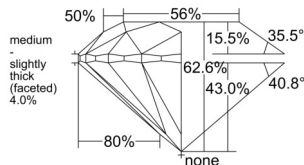

GIA®

FACSIMILE

GIA REPORT 7558196029

Verify this report at GIA.edu

GIA NATURAL DIAMOND DOSSIER®

May 08, 2026
GIA Report Number 7558196029
Shape and Cutting Style ..... Round Brilliant
Measurements ..... 4.67 - 4.70 x 2.93 mm

GRADING RESULTS

Carat Weight ..... 0.40 carat
Color Grade ..... G
Clarity Grade S11
Cut Grade ..... Excellent

ADDITIONAL GRADING INFORMATION

Polish ..... Excellent
Symmetry ..... Excellent
Fluorescence ..... Faint
Clarity Characteristics ..... Cloud
Inscription(s): GIA 7558196029

PROPORTIONS

GRADING SCALES

GIA COLOR SCALE

COLOREDNESS	D
	E
	F
	G
	H
	I
	J
NEAR COLORLESS	K
	L
FAINTE	M
	N
	O
	P
VERY LIGHT	Q
	R
	S
	T
	U
	V
	W
	X
	Y
LIGHT	Z

GIA CLARITY SCALE

FLAWLESS	INTERNAL FLAWLESS	
		FLAWLESS
VERY VERY SLIGHTLY INCLUDED	VVS₁	
	VVS₂	
VERY SLIGHTLY INCLUDED	VS₁	
	VS₂	
SLIGHTLY INCLUDED	SI₁	
	SI₂	
INCLUDED	I₁	
	I₂	
	I₃	

GIA CUT SCALE

EXCELLENT
VERY GOOD
GOOD
FAIR
POOR