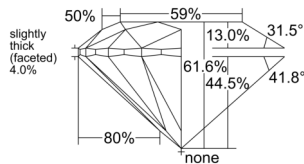

GIA®

FACSIMILE

GIA REPORT

7558193591

Verify this report at GIA.edu

GIA NATURAL DIAMOND DOSSIER®

May 06, 2026
GIA Report Number 7558193591
Shape and Cutting Style ..... Round Brilliant
Measurements ..... 4.77 - 4.80 x 2.95 mm

GRADING RESULTS

Carat Weight ..... 0.41 carat
Color Grade ..... G
Clarity Grade VVS1
Cut Grade ..... Excellent

ADDITIONAL GRADING INFORMATION

Polish ..... Excellent
Symmetry ..... Excellent
Fluorescence ..... None
Clarity Characteristics ..... Feather, Surface Graining
Inscription(s): GIA 7558193591

PROPORTIONS

GRADING SCALES

GIA COLOR SCALE

COLORESS	D
	E
	F
	G
	H
	I
	J
NEAR COLORESS	K
	L
FANT	M
	N
	O
	P
	Q
VERY LIGHT	R
	S
	T
	U
	V
	W
	X
	Y
LIGHT	Z

GIA CLARITY SCALE

	FLAWLESS
	INTERNALLY FLAWLESS
VERY VERY SLIGHTLY INCLUDED	VVS₁
	VVS₂
VERY SLIGHTLY INCLUDED	VS₁
	VS₂
SLIGHTLY INCLUDED	SI₁
	SI₂
	I₁
	I₂
INCLUDED	I₃

GIA CUT SCALE

	EXCELLENT
	VERY GOOD
	GOOD
	FAIR
	POOR