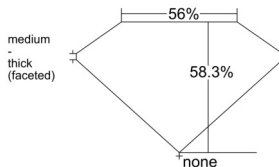

GIA®

FACSIMILE

GIA REPORT 7558193446

Verify this report at GIA.edu

GIA NATURAL DIAMOND DOSSIER®

May 06, 2026
GIA Report Number 7558193446
Shape and Cutting Style ..... Heart Brilliant
Measurements ..... 4.79 x 5.57 x 3.25 mm

GRADING RESULTS

Carat Weight ..... 0.50 carat
Color Grade ..... E
Clarity Grade VVS1

ADDITIONAL GRADING INFORMATION

Polish ..... Excellent
Symmetry ..... Very Good
Fluorescence ..... None
Clarity Characteristics..... Needle, Pinpoint, Feather
Inscription(s): GIA 7558193446

PROPORTIONS

Profile not to actual proportions

GRADING SCALES

GIA COLOR SCALE		GIA CLARITY SCALE			
COLORLESS	D	NEAR COLORLESS	FLAWLESS		
	E		INTERNALLY FLAWLESS		
	F		VERY VERY SLIGHTLY INCLUDED	VVS₁	
	G			VVS₂	
	H			VERY SLIGHTLY INCLUDED	VS₁
	I		VS₂		
	J		SLIGHTLY INCLUDED	SI₁	
	K			SI₂	
	L			INCLUDED	I₁
	M				I₂
N	I₃				
O					
P					
Q					
R					
S					
T					
U					
V					
W					
X					
Y					
Z