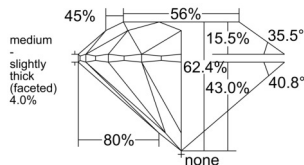

GIA®

FACSIMILE

GIA REPORT

7558193251

Verify this report at GIA.edu

GIA NATURAL DIAMOND DOSSIER®

May 08, 2026
GIA Report Number 7558193251
Shape and Cutting Style ..... Round Brilliant
Measurements ..... 4.60 - 4.63 x 2.88 mm

GRADING RESULTS

Carat Weight ..... 0.38 carat
Color Grade ..... E
Clarity Grade VVS1
Cut Grade ..... Excellent

ADDITIONAL GRADING INFORMATION

Polish ..... Excellent
Symmetry ..... Excellent
Fluorescence ..... None
Clarity Characteristics ..... Pinpoint
Inscription(s): GIA 7558193251

PROPORTIONS

Profile to actual proportions

GRADING SCALES

GIA COLOR SCALE

COLORLESS	D
	E
	F
	G
	H
	I
NEAR COLORLESS	J
	K
	L
FAIN	M
	N
	O
	P
VERY LIGHT	Q
	R
	S
	T
	U
	V
LIGHT	W
	X
	Y
	Z

GIA CLARITY SCALE

FLAWLESS	INTERNAL FLAWLESS	
		FLAWLESS
VERY VERY SLIGHTLY INCLUDED	VVS₁	
	VVS₂	
VERY SLIGHTLY INCLUDED	VS₁	
	VS₂	
SLIGHTLY INCLUDED	SI₁	
	SI₂	
INCLUDED	I₁	
	I₂	
	I₃	

GIA CUT SCALE

EXCELLENT
VERY GOOD
GOOD
FAIR
POOR