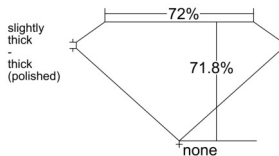

GIA®

FACSIMILE

GIA REPORT 7558192081

Verify this report at GIA.edu

GIA NATURAL DIAMOND DOSSIER®

May 07, 2026
GIA Report Number 7558192081
Shape and Cutting Style ..... **Square Modified Brilliant**
Measurements ..... **3.67 x 3.66 x 2.63 mm**

GRADING RESULTS

Carat Weight ..... 0.30 carat
Color Grade ..... F
Clarity Grade VVS2

ADDITIONAL GRADING INFORMATION

Polish ..... Excellent
Symmetry ..... Very Good
Fluorescence ..... None
Clarity Characteristics ..... Pinpoint, Cloud
Inscription(s): GIA 7558192081

PROPORTIONS

Profile not to actual proportions

GRADING SCALES

GIA COLOR SCALE		GIA CLARITY SCALE			
COLORLESS	D	VERY VERY SLIGHTLY INCLUDED	FLAWLESS		
	E		INTERNALLY FLAWLESS		
	F	VERY SLIGHTLY INCLUDED	VVS₁		
	G		VVS₂		
	H		VS₁		
	NEAR COLORLESS	I	SLIGHTLY INCLUDED	VS₂	
		J		SI₁	
		FAINT	K	INCLUDED	SI₂
			L		I₁
			M		I₂
N			I₃		
VERT LIGHT	O	LIGHT			
	P				
	Q				
	R				
	S				
	T				
LIGHT	U				
	V				
	W				
	X				
Y					
Z