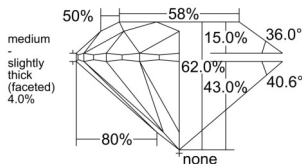

GIA®

FACSIMILE

GIA REPORT 7558192025

Verify this report at GIA.edu

GIA NATURAL DIAMOND DOSSIER®

May 06, 2026
GIA Report Number 7558192025
Shape and Cutting Style ..... Round Brilliant
Measurements ..... 4.24 - 4.27 x 2.64 mm

GRADING RESULTS

Carat Weight ..... 0.30 carat
Color Grade ..... H
Clarity Grade VS1
Cut Grade ..... Excellent

ADDITIONAL GRADING INFORMATION

Polish ..... Excellent
Symmetry ..... Excellent
Fluorescence ..... Faint
Clarity Characteristics..... Crystal, Pinpoint, Indented Natural
Inscription(s): GIA 7558192025

PROPORTIONS

GRADING SCALES

GIA COLOR SCALE

COLOREDNESS	D
	E
	F
	G
	H
	I
	J
NEAR COLORLESS	K
	L
FAINTE	M
	N
	O
	P
VERY LIGHT	Q
	R
	S
	T
	U
	V
	W
	X
	Y
LIGHT	Z

GIA CLARITY SCALE

FLAWLESS	VERY VERY SLIGHTLY INCLUDED	VS₁	VS₂	VS₁	VS₂	SI₁	SI₂	I₁	I₂	I₃		
											FLAWLESS	INTERNALLY FLAWLESS

GIA CUT SCALE

EXCELLENT
VERY GOOD
GOOD
FAIR
POOR