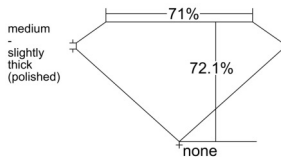

GIA®

FACSIMILE

GIA REPORT 7558191472

Verify this report at GIA.edu

GIA NATURAL DIAMOND DOSSIER®

May 06, 2026
GIA Report Number 7558191472
Shape and Cutting Style ..... Square Modified Brilliant
Measurements ..... 4.57 x 4.55 x 3.28 mm

GRADING RESULTS

Carat Weight ..... 0.59 carat
Color Grade ..... E
Clarity Grade SI1

ADDITIONAL GRADING INFORMATION

Polish ..... Excellent
Symmetry ..... Very Good
Fluorescence ..... None
Clarity Characteristics ..... Crystal, Cloud
Inscription(s): GIA 7558191472

PROPORTIONS

Profile not to actual proportions

GRADING SCALES

GIA COLOR SCALE		GIA CLARITY SCALE			
COLORLESS	D	VERY VERY SLIGHTLY INCLUDED	FLAWLESS		
	E		INTERNALLY FLAWLESS		
	F	VERY SLIGHTLY INCLUDED	VVS₁		
	G		VVS₂		
	H		VS₁		
	NEAR COLORLESS	I	SLIGHTLY INCLUDED	VS₂	
		J		SI₁	
		FAINT	K	INCLUDED	SI₂
			L		I₁
			M		I₂
VERT LIGHT	N	LIGHT	I₃		
	O				
	P				
	Q				
	R