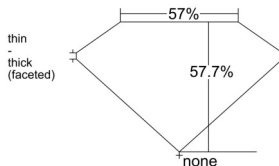

GIA®

FACSIMILE

GIA REPORT 7558190936

Verify this report at GIA.edu

GIA NATURAL DIAMOND DOSSIER®

May 07, 2026
GIA Report Number 7558190936
Shape and Cutting Style ..... Heart Brilliant
Measurements ..... 4.32 x 4.75 x 2.74 mm

GRADING RESULTS

Carat Weight ..... 0.31 carat
Color Grade ..... D
Clarity Grade VVS1

ADDITIONAL GRADING INFORMATION

Polish ..... Excellent
Symmetry ..... Excellent
Fluorescence ..... None
Clarity Characteristics..... Cloud, Pinpoint, Feather
Inscription(s): GIA 7558190936

PROPORTIONS

Profile not to actual proportions

GRADING SCALES

GIA COLOR SCALE		GIA CLARITY SCALE			
COLORLESS	D	VERY VERY SLIGHTLY INCLUDED	FLAWLESS		
	E		INTERNALLY FLAWLESS		
	F	VERY SLIGHTLY INCLUDED	VVS₁		
	G		VVS₂		
	H		VS₁		
	NEAR COLORLESS	I	SLIGHTLY INCLUDED	VS₂	
		J		SI₁	
		FAINT	K	INCLUDED	SI₂
			L		I₁
			M		I₂
VERT LIGHT	N	LIGHT	I₃		
	O				
	P				
	Q				
	R				
	S				
	T