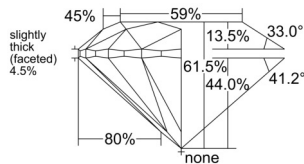

GIA®

FACSIMILE

GIA REPORT

7558190221

Verify this report at GIA.edu

GIA NATURAL DIAMOND DOSSIER®

May 06, 2026
GIA Report Number 7558190221
Shape and Cutting Style ..... Round Brilliant
Measurements ..... 5.43 - 5.45 x 3.34 mm

GRADING RESULTS

Carat Weight ..... 0.61 carat
Color Grade ..... H
Clarity Grade VVS2
Cut Grade ..... Excellent

ADDITIONAL GRADING INFORMATION

Polish ..... Excellent
Symmetry ..... Excellent
Fluorescence ..... None
Clarity Characteristics ..... Pinpoint, Cloud
Inscription(s): GIA 7558190221

PROPORTIONS

Profile to actual proportions