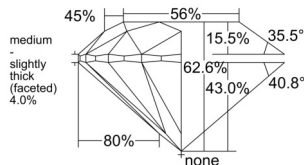

GIA®

FACSIMILE

GIA REPORT

7558179340

Verify this report at GIA.edu

GIA NATURAL DIAMOND DOSSIER®

May 05, 2026
GIA Report Number 7558179340
Shape and Cutting Style ..... Round Brilliant
Measurements ..... 4.75 - 4.77 x 2.98 mm

GRADING RESULTS

Carat Weight ..... 0.41 carat
Color Grade ..... G
Clarity Grade VVS2
Cut Grade ..... Excellent

ADDITIONAL GRADING INFORMATION

Polish ..... Excellent
Symmetry ..... Excellent
Fluorescence ..... None
Clarity Characteristics ..... Pinpoint, Cloud
Inscription(s): GIA 7558179340

PROPORTIONS

Profile to actual proportions