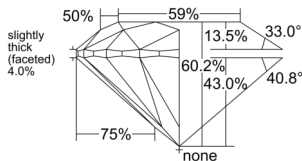

GIA®

FACSIMILE

GIA REPORT 7558173231

Verify this report at GIA.edu

GIA NATURAL DIAMOND DOSSIER®

May 05, 2026
GIA Report Number 7558173231
Shape and Cutting Style ..... Round Brilliant
Measurements ..... 4.34 - 4.36 x 2.62 mm

GRADING RESULTS

Carat Weight ..... 0.30 carat
Color Grade L
Clarity Grade VVS1
Cut Grade ..... Excellent

ADDITIONAL GRADING INFORMATION

Polish ..... Excellent
Symmetry ..... Excellent
Fluorescence ..... None
Clarity Characteristics ..... Pinpoint, Cloud
Inscription(s): GIA 7558173231

PROPORTIONS

Profile to actual proportions