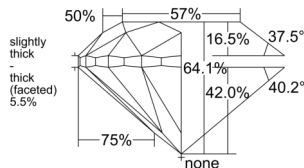

GIA®

FACSIMILE

GIA REPORT

7558167236

Verify this report at GIA.edu

GIA NATURAL DIAMOND DOSSIER®

May 04, 2026
GIA Report Number 7558167236
Shape and Cutting Style ..... Round Brilliant
Measurements ..... 5.52 - 5.58 x 3.56 mm

GRADING RESULTS

Carat Weight ..... 0.70 carat
Color Grade ..... F
Clarity Grade VS2
Cut Grade ..... Very Good

ADDITIONAL GRADING INFORMATION

Polish ..... Excellent
Symmetry ..... Very Good
Fluorescence ..... None
Clarity Characteristics..... Crystal, Feather, Cloud
Inscription(s): GIA 7558167236

PROPORTIONS

Profile to actual proportions

GRADING SCALES

GIA COLOR SCALE

COLOREDNESS	D
	E
	F
	G
	H
	I
	J
NEAR COLORLESS	K
	L
Faint	M
	N
	O
	P
	Q
	R
	S
	T
	U
	V
	W
	X
	Y
Light	Z

GIA CLARITY SCALE

FLAWLESS	VERY VERY SLIGHTLY INCLUDED	VVS₁	VVS₂	VS₁	VS₂	SI₁	SI₂	I₁	I₂	I₃	
											VERY SLIGHTLY INCLUDED
INTERNALLY FLAWLESS											

GIA CUT SCALE

EXCELLENT
VERY GOOD
GOOD
FAIR
POOR