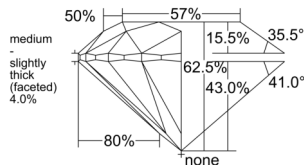

GIA®

FACSIMILE

GIA REPORT

7558167219

Verify this report at GIA.edu

GIA NATURAL DIAMOND DOSSIER®

May 04, 2026
GIA Report Number 7558167219
Shape and Cutting Style ..... Round Brilliant
Measurements ..... 5.31 - 5.33 x 3.33 mm

GRADING RESULTS

Carat Weight ..... 0.58 carat
Color Grade I
Clarity Grade VS2
Cut Grade ..... Excellent

ADDITIONAL GRADING INFORMATION

Polish ..... Excellent
Symmetry ..... Excellent
Fluorescence ..... Medium Blue
Clarity Characteristics..... Crystal, Needle, Feather
Inscription(s): GIA 7558167219

PROPORTIONS

Profile to actual proportions

GRADING SCALES

GIA COLOR SCALE	GIA CLARITY SCALE	GIA CUT SCALE	
D	FLAWLESS	EXCELLENT	
E	INTERNALLY FLAWLESS		
F		VVS₁	VERY GOOD
G	VVS₂		
H	VS₁	GOOD	
I	VS₂		
J	SI₁	FAIR	
K	SI₂		
L	I₁	POOR	
M	I₂		
N	I₃		
O			
P			
Q			
R			
S			
T			
U			
V			
W			
X			
Y			
Z